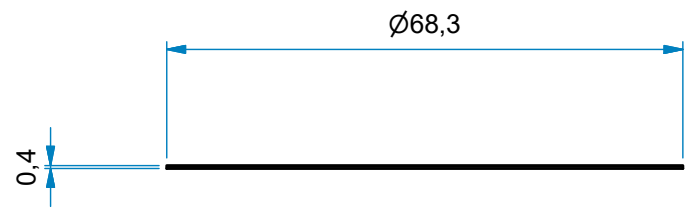

spoon disc

spoon

Deckel/lid 68 mm (130 ml Becher/cup)