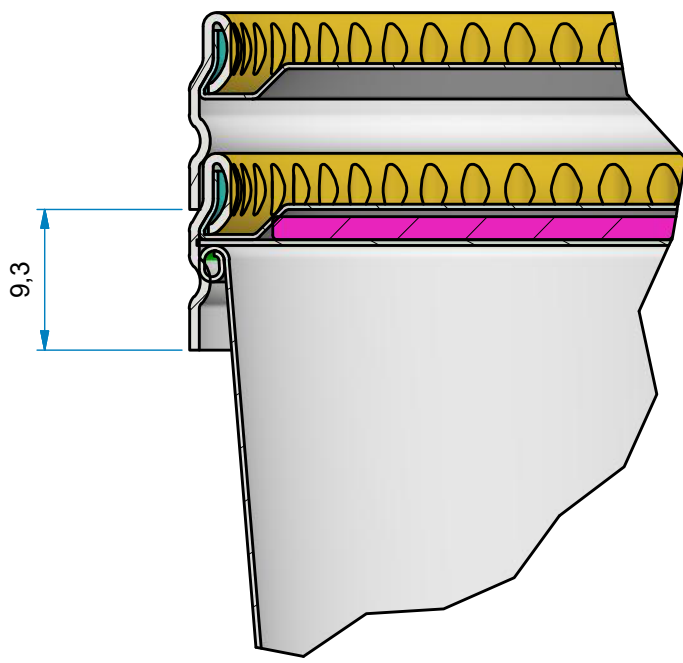

spoon disc

spoon

Deckel/lid 68 mm (130 ml Becher/cup)