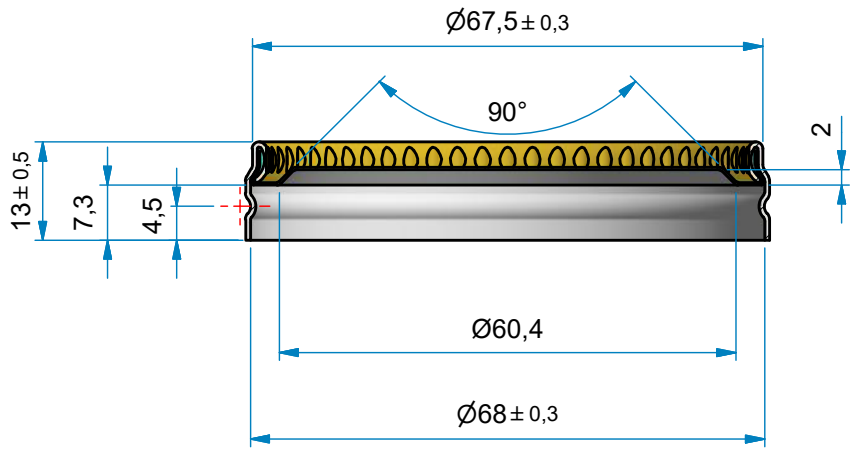

spoon disc

spoon

Deckel/lid 68 mm (130 ml Becher/cup)