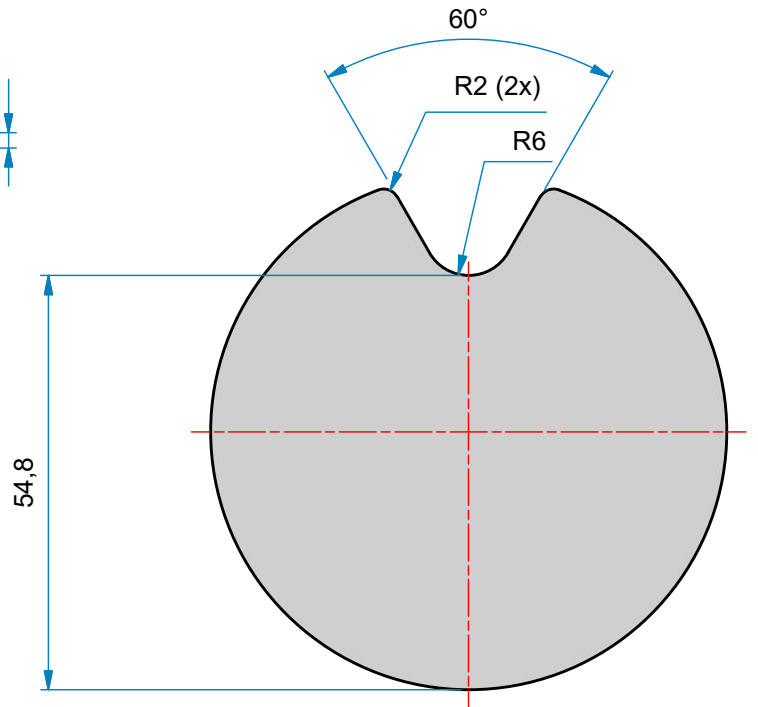

spoon disc

spoon

Deckel/lid 68 mm (130 ml Becher/cup)